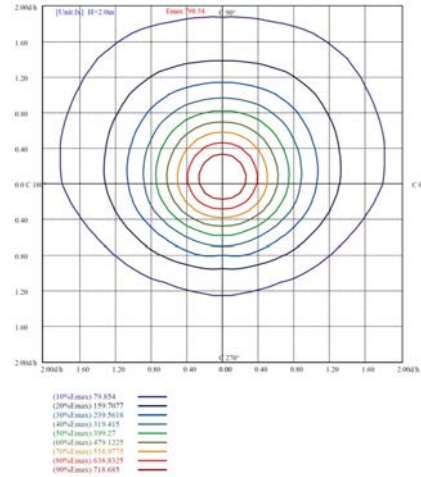

SPECIFICATIONS

Lumen Package (LM):	Up to 14,433 lumens
Wattage Range (W):	25 to 110 watts
Efficacy Range (LPW):	Up to 150 LPW
Product Weight:	6.5LBS / 9.3LBS
Carton LBS:	1.2LBS / 1.5LBS

Specialized expertise and focus on ESCOs, national accounts and distributor partnerships
Call 866-458-6372 for assistance.

OPTIONS

Emergency Battery Backup

Photocontrol Switch

Specialized expertise and focus on ESCOs, national accounts and distributor partnerships
Call 866-458-6372 for assistance.

DISTRIBUTION

25 to 55W ISO illuminance diagram(Lux) 3000K

60 to 110W ISO illuminance diagram(Lux) 3000K

25 to 55W Polar Curves 3000K

60 to 110W Polar Curves 3000K

PERFORMANCE DATA

PERFORMANCE DATA			3000K					4000K					5000K				
Lumen Package	Distribution	CRI	Delivered Lumens	Efficacy (LPW)	BUG Rating			Delivered Lumens	Efficacy (LPW)	BUG Rating			Delivered Lumens	Efficacy (LPW)	BUG Rating		
					B	U	G			B	U	G			B	U	G
25 watts	4 Type IV	70	3225	132	1	0	2	3462	149	1	0	2	3397	138	1	0	2
45 watts	4 Type IV	70	5565	128	2	0	2	5975	144	2	0	2	5863	134	2	0	2
55 watts	4 Type IV	70	6897	125	2	0	3	7404	141	2	0	3	7266	131	2	0	3
60 watts	4 Type IV	70	7634	131	2	0	3	8364	150	2	0	3	8183	140	2	0	3
80 watts	4 Type IV	70	10049	127	2	0	3	11009	145	3	0	3	10771	135	3	0	3
110 watts	4 Type IV	70	13174	125	3	0	4	14433	143	3	0	4	14121	132	3	0	4