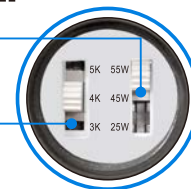

SPECIFICATIONS

Lumen Package (LM):	Up to 14,433 lumens
Wattage Range (W):	25 to 110 watts
Efficacy Range (LPW):	Up to 150 LPW
Product Weight:	6.5LBS / 9.3LBS
Carton LBS:	1.2LBS / 1.5LBS

Specialized expertise and focus on ESCOs, national accounts and distributor partnerships
Call 866-458-6372 for assistance.