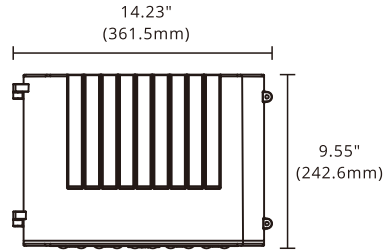

DIMENSIONS

**LumDURON
55W**

**LumDURON
110W**

CARTON DIMENSIONS

Weights	Master Carton				
	Fixture Size	Carton Pack	Total Weight LBS	Height A	Width B
55W	1pc/ctn	7.7	8 1/4"	15 3/4"	11 1/2"
110W	1pc/ctn	10.8	11"	15 3/4"	11 1/2"