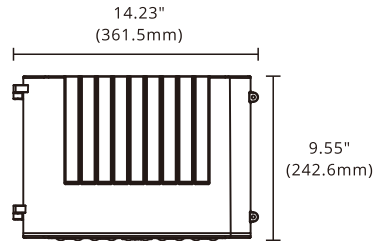

DIMENSIONS

**LumDURON
55W**

**LumDURON
110W**

CARTON DIMENSIONS

Weights	Master Carton				
	Fixture Size	Carton Pack	Total Weight LBS	Height A	Width B
55W	1pc/ctn	7.7	8 1/4"	15 3/4"	11 1/2"
110W	1pc/ctn	10.8	11"	15 3/4"	11 1/2"