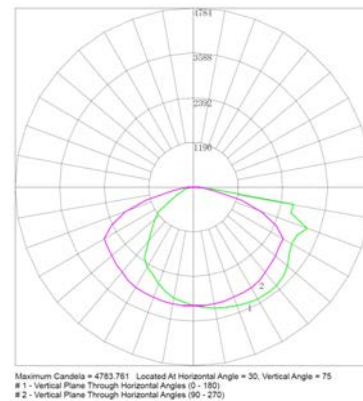

SPECIFICATIONS

Lumen Package (LM):	Up to 14,433 lumens
Wattage Range (W):	25 to 110 watts
Efficacy Range (LPW):	Up to 150 LPW
Product Weight:	6.5LBS / 9.3LBS
Carton LBS:	1.2LBS / 1.5LBS

Specialized expertise and focus on ESCOs, national accounts and distributor partnerships
Call 866-458-6372 for assistance.

60 to 110W ISO illuminance diagram(Lux) 3000K

25 to 55W Polar Curves 3000K

60 to 110W Polar Curves 3000K

PERFORMANCE DATA

PERFORMANCE DATA			3000K					4000K					5000K				
Lumen Package	Distribution	CRI	Delivered Lumens	Efficacy (LPW)	BUG Rating			Delivered Lumens	Efficacy (LPW)	BUG Rating			Delivered Lumens	Efficacy (LPW)	BUG Rating		
					B	U	G			B	U	G			B	U	G
25 watts	4 Type IV	70	3225	132	1	0	2	3462	149	1	0	2	3397	138	1	0	2
45 watts	4 Type IV	70	5565	128	2	0	2	5975	144	2	0	2	5863	134	2	0	2
55 watts	4 Type IV	70	6897	125	2	0	3	7404	141	2	0	3	7266	131	2	0	3
60 watts	4 Type IV	70	7634	131	2	0	3	8364	150	2	0	3	8183	140	2	0	3
80 watts	4 Type IV	70	10049	127	2	0	3	11009	145	3	0	3	10771	135	3	0	3
110 watts	4 Type IV	70	13174	125	3	0	4	14433	143	3	0	4	14121	132	3	0	4