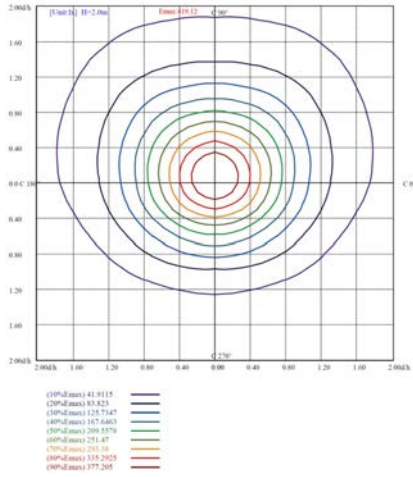

SPECIFICATIONS

Lumen Package (LM):	Up to 14,433 lumens
Wattage Range (W):	25 to 110 watts
Efficacy Range (LPW):	Up to 150 LPW
Product Weight:	6.5LBS / 9.3LBS
Carton LBS:	1.2LBS / 1.5LBS

Specialized expertise and focus on ESCOs, national accounts and distributor partnerships
Call 866-458-6372 for assistance.

OPTIONS

Emergency Battery Backup

Photocontrol Switch

Specialized expertise and focus on ESCOs, national accounts and distributor partnerships
Call 866-458-6372 for assistance.

DISTRIBUTION

25 to 55W ISO illuminance diagram(Lux) 3000K

60 to 110W ISO illuminance diagram(Lux) 3000K

25 to 55W Polar Curves 3000K

60 to 110W Polar Curves 3000K

PERFORMANCE DATA

PERFORMANCE DATA			3000K					4000K					5000K				
Lumen Package	Distribution	CRI	Delivered Lumens	Efficacy (LPW)	BUG Rating			Delivered Lumens	Efficacy (LPW)	BUG Rating			Delivered Lumens	Efficacy (LPW)	BUG Rating		
					B	U	G			B	U	G			B	U	G
25 watts	4 Type IV	70	3225	132	1	0	2	3462	149	1	0	2	3397	138	1	0	2
45 watts	4 Type IV	70	5565	128	2	0	2	5975	144	2	0	2	5863	134	2	0	2
55 watts	4 Type IV	70	6897	125	2	0	3	7404	141	2	0	3	7266	131	2	0	3
60 watts	4 Type IV	70	7634	131	2	0	3	8364	150	2	0	3	8183	140	2	0	3
80 watts	4 Type IV	70	10049	127	2	0	3	11009	145	3	0	3	10771	135	3	0	3
110 watts	4 Type IV	70	13174	125	3	0	4	14433	143	3	0	4	14121	132	3	0	4