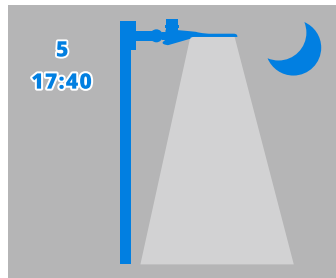

The light automatically turns on at 10% when natural light is insufficient (on motion)

Settings on this demonstration:

Hold-time: 10min

Setpoint on: 50lux

Setpoint off: 500lux

Stand-by Dim: 10%

Stand-by period: +∞

(when the smart photocell sensor open, the stand-by time is only +∞)

OPERATION

SENSITIVITY	Adjusts detection range. Turn clockwise to increase and anti-clockwise to decrease. Detection range is 1m at "MIN" and 8m at "MAX".	
TIME DELAY	Sets the hold time (duration the light remains at 100% brightness after last motion detection). The sensor switches to standby brightness after the preset time delay: 3 min / 10 min / 30 min / 1 hour.	
DIM LEVEL	Sets standby dimming level to 0% / 25% / 50% / 75% of full light output.	
DAYLIGHT	Adjusts daylight sensitivity. L (LOW): 10lux activation, 100lux deactivation M (MEDIUM): 30lux activation, 300lux deactivation H (HIGH): 50lux activation, 500lux deactivation	

Specialized expertise and focus on ESCOs, national accounts and distributor partnerships

Call 866-458-6372 for assistance.