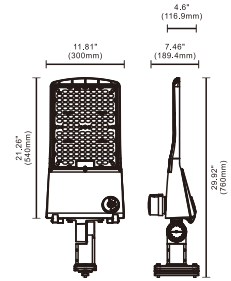

WEIGHT

Fixture Size	Weight LBS	Weight KGS
40 watts	11.5	5.21
60 watts	11.5	5.21
80 watts	11.5	5.21
100 watts	11.5	5.21
125 watts	11.5	5.21
150 watts	11.5	5.21

Fixture Size	Weight LBS	Weight KGS
180 watts	14.8	6.72
200 watts	14.8	6.72
220 watts	14.8	6.72
240 watts	14.8	6.72
275 watts	14.8	6.72
300 watts	14.8	6.72

Specialized expertise and focus on ESCOs, national accounts and distributor partnerships

Call 866-458-6372 for assistance.

DIMENSIONS

LumPLEX 80w to 150w (LP1)

Universal Mount

Trunnion Mount

Arm Mount

LumPLEX 180w to 300w (LP2)

Universal Mount

Trunnion Mount

Arm Mount

CARTON DIMENSIONS

Weights	Master Carton				
	Carton Pack	Total Weight LBS	Height A	Width B	Depth C
Fixture Size					
(LP1) 80/150watts	1pc/ctn	14.2	6 3/4"	28"	12"
(LP2) 220/300 watts	1pc/ctn	18.6	7 1/2"	32"	14 1/2"