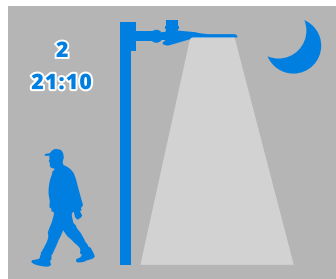

The light dims to stand-by level after the hold-time