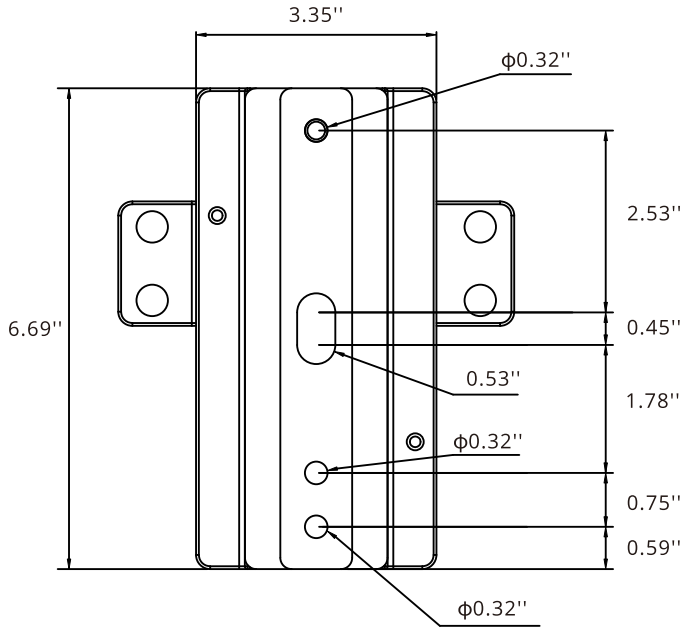

DRILL PATTERN

Universal Arm Mount