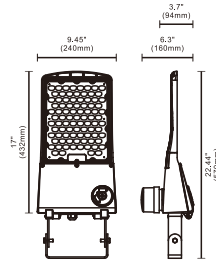

Specialized expertise and focus on ESCOs, national accounts and distributor partnerships

Call 866-458-6372 for assistance.

DIMENSIONS

LumPLEX 80w to 150w (LP1)

Universal Mount

Trunnion Mount

Arm Mount

LumPLEX 180w to 300w (LP2)