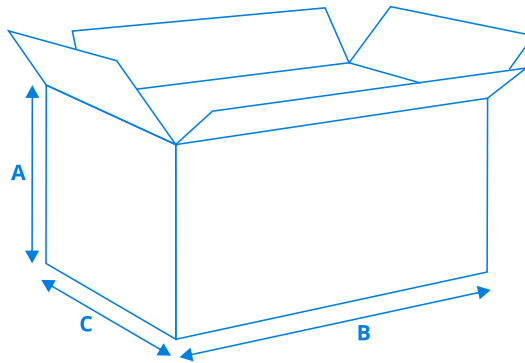

Universal Mount

Trunnion Mount

Arm Mount

CARTON DIMENSIONS

Weights	Master Carton				
	Carton Pack	Total Weight LBS	Height A	Width B	Depth C
Fixture Size					
(LP1) 80/150watts	1pc/ctn	14.2	6 3/4"	28"	12"
(LP2) 220/300 watts	1pc/ctn	18.6	7 1/2"	32"	14 1/2"