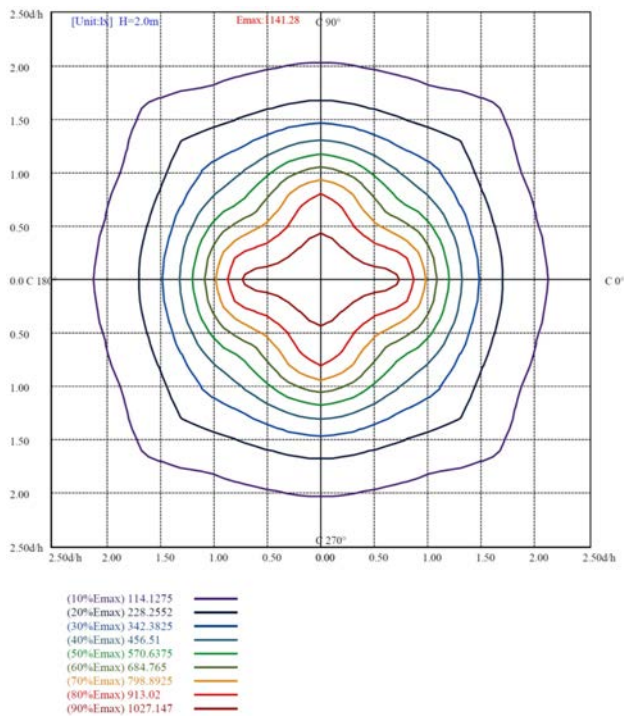

LP1 Type- V Polar Curves 3000K

LP2 Type- V ISO illuminance diagram(Lux) 3000K

LP2 Type- V Polar Curves 3000K

Specialized expertise and focus on ESCOs, national accounts and distributor partnerships
Call 866-458-6372 for assistance.