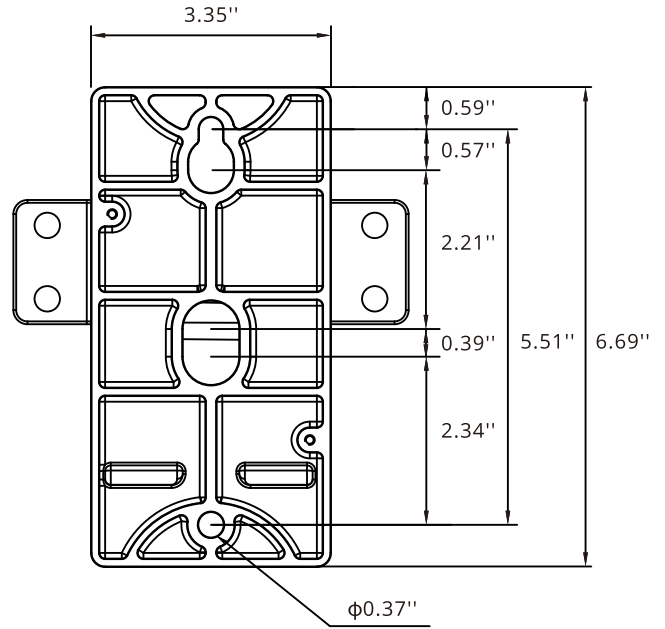

Fixed Arm Mount

EPA VALUES AND WEIGHTS

EPA VALUES

Mounting Types		LP1			LP2		
		Arm Mount	Universal Mount	Trunnion Mount	Arm Mount	Universal Mount	Trunnion Mount
Single		0.46	1.52	1.52	0.53	2.27	2.27
Double at 90°		0.61	1.79	1.79	0.76	2.6	2.6
Double at 180°		0.92	1.52	1.52	1.06	2.27	2.27
Triple at 90°		1.53	3.31	3.31	1.81	4.87	4.87
Triple at 120°		1.15	4.07	4.07	1.43	6.27	6.27
Quad at 90°		1.53	3.31	3.31	1.81	4.87	4.87

EPA Values noted above are measured at zero degrees tilt

Specialized expertise and focus on ESCOs, national accounts and distributor partnerships
Call 866-458-6372 for assistance.