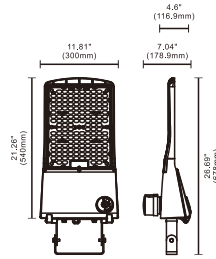

WEIGHT

Fixture Size	Weight LBS	Weight KGS
40 watts	11.5	5.21
60 watts	11.5	5.21
80 watts	11.5	5.21
100 watts	11.5	5.21
125 watts	11.5	5.21
150 watts	11.5	5.21

Fixture Size	Weight LBS	Weight KGS
180 watts	14.8	6.72
200 watts	14.8	6.72
220 watts	14.8	6.72
240 watts	14.8	6.72
275 watts	14.8	6.72
300 watts	14.8	6.72

Specialized expertise and focus on ESCOs, national accounts and distributor partnerships

Call 866-458-6372 for assistance.

DIMENSIONS

LumPLEX 80w to 150w (LP1)

Universal Mount

Trunnion Mount

Arm Mount

LumPLEX 180w to 300w (LP2)

Universal Mount

Trunnion Mount

Arm Mount

CARTON DIMENSIONS

Weights	Master Carton				
	Carton Pack	Total Weight LBS	Height A	Width B	Depth C
Fixture Size					
(LP1) 80/150watts	1pc/ctn	14.2	6 3/4"	28"	12"
(LP2) 220/300 watts	1pc/ctn	18.6	7 1/2"	32"	14 1/2"