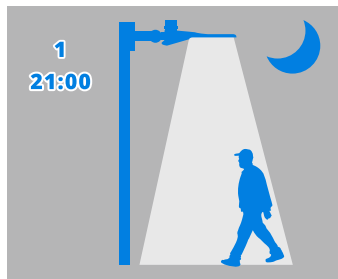

EPA VALUES AND WEIGHTS continued

WEIGHT

Fixture Size	Weight LBS	Weight KGS
40 watts	11.5	5.21
60 watts	11.5	5.21
80 watts	11.5	5.21
100 watts	11.5	5.21
125 watts	11.5	5.21
150 watts	11.5	5.21

Fixture Size	Weight LBS	Weight KGS
180 watts	14.8	6.72
200 watts	14.8	6.72
220 watts	14.8	6.72
240 watts	14.8	6.72
275 watts	14.8	6.72
300 watts	14.8	6.72

SENSOR OPERATIONS

The light switches on at 100% when there is movement detected