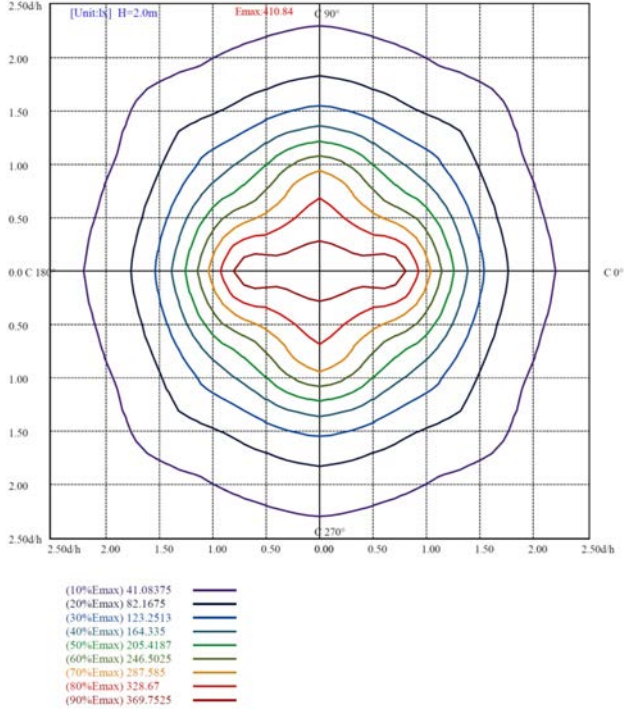

LP1 Type- V Polar Curves 3000K

LP2 Type- V ISO illuminance diagram(Lux) 3000K

LP2 Type- V Polar Curves 3000K

Specialized expertise and focus on ESCOs, national accounts and distributor partnerships
Call 866-458-6372 for assistance.