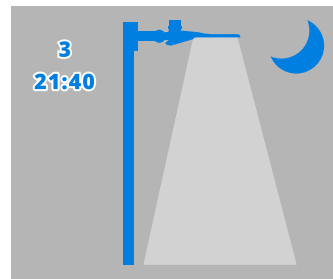

The light remains in dimming level at night

1 ↔ **3** goes in cycle at night...
100% on when movement detected, and dims to 10% in long absence