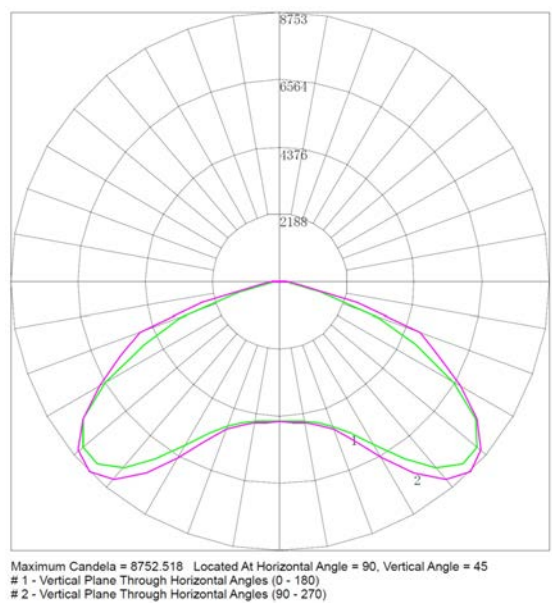

Fixed Arm Mount

House Side Shield

Specialized expertise and focus on ESCOs, national accounts and distributor partnerships
 Call 866-458-6372 for assistance.

DISTRIBUTION

LP1 Type- V ISO illuminance diagram(Lux) 3000K

LP1 Type- V Polar Curves 3000K

LP2 Type- V ISO illuminance diagram(Lux) 3000K

LP2 Type- V Polar Curves 3000K

Specialized expertise and focus on ESCOs, national accounts and distributor partnerships
Call 866-458-6372 for assistance.