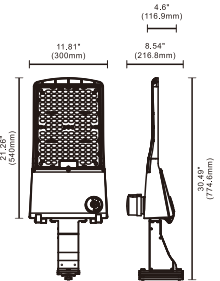

WEIGHT

Fixture Size	Weight LBS	Weight KGS
40 watts	11.5	5.21
60 watts	11.5	5.21
80 watts	11.5	5.21
100 watts	11.5	5.21
125 watts	11.5	5.21
150 watts	11.5	5.21

Fixture Size	Weight LBS	Weight KGS
180 watts	14.8	6.72
200 watts	14.8	6.72
220 watts	14.8	6.72
240 watts	14.8	6.72
275 watts	14.8	6.72
300 watts	14.8	6.72

Specialized expertise and focus on ESCOs, national accounts and distributor partnerships

Call 866-458-6372 for assistance.

DIMENSIONS

LumPLEX 80w to 150w (LP1)

Universal Mount

Trunnion Mount

Arm Mount

LumPLEX 180w to 300w (LP2)

Universal Mount

Trunnion Mount

Arm Mount

CARTON DIMENSIONS

Weights	Master Carton				
	Carton Pack	Total Weight LBS	Height A	Width B	Depth C
Fixture Size					
(LP1) 80/150watts	1pc/ctn	14.2	6 3/4"	28"	12"
(LP2) 220/300 watts	1pc/ctn	18.6	7 1/2"	32"	14 1/2"