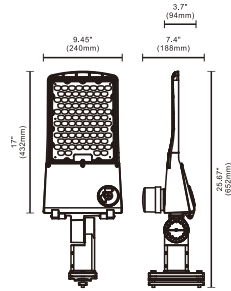

DIMENSIONS

LumPLEX 80w to 150w (LP1)

Universal Mount