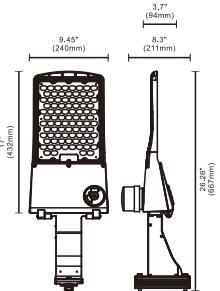

Specialized expertise and focus on ESCOs, national accounts and distributor partnerships

Call 866-458-6372 for assistance.

DIMENSIONS

LumPLEX 80w to 150w (LP1)

Universal Mount

Trunnion Mount

Arm Mount

LumPLEX 180w to 300w (LP2)

Universal Mount

Trunnion Mount

Arm Mount

CARTON DIMENSIONS

Weights	Master Carton				
	Carton Pack	Total Weight LBS	Height A	Width B	Depth C
Fixture Size					
(LP1) 80/150watts	1pc/ctn	14.2	6 3/4"	28"	12"
(LP2) 220/300 watts	1pc/ctn	18.6	7 1/2"	32"	14 1/2"