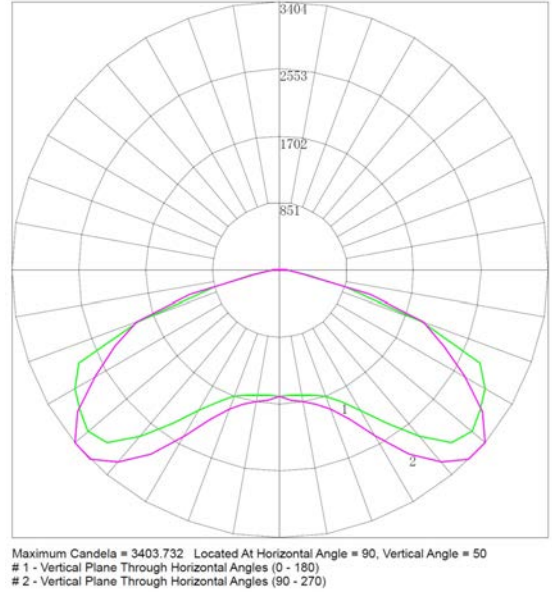

LP1 Type- V Polar Curves 3000K

LP2 Type- V ISO illuminance diagram(Lux) 3000K

LP2 Type- V Polar Curves 3000K

Specialized expertise and focus on ESCOs, national accounts and distributor partnerships
Call 866-458-6372 for assistance.